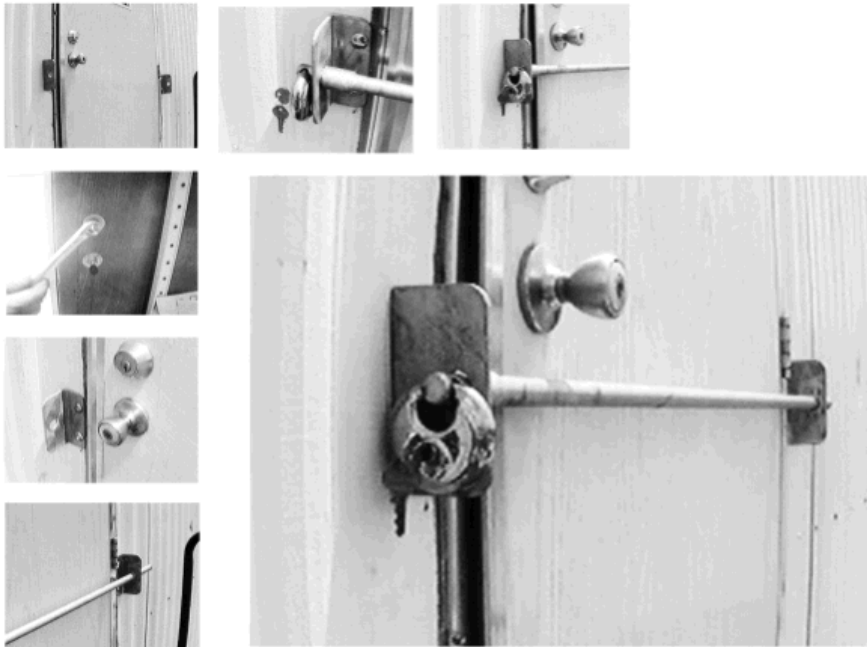

12 Pack Crate

Each Crate Includes:

- 12- Collar Bars
- 48- 3/8 x 5 Carriage Bolts
- 8- 3/8 x 6 Carriage Bolts
- 8- 3/8 x 7 Carriage Bolts
- 24- Angle Brackets
- 52- 3/8 Plastic Caps
- 52- 3/8 Nuts
- 52- Washers
- 25/64 Drill Bit
- 12 Locks
 - 6 each of 2 different key numbers
- Instruction Sheet and packing list

Position Brackets as shown
Drill through frame of door
Assemble as shown
Add washers and nuts and tighten
Repeat for other side of door
Tap on finish caps.

Strong and Easy to Install

DB1=Single Door Bar
DB12=12 Pack Crate