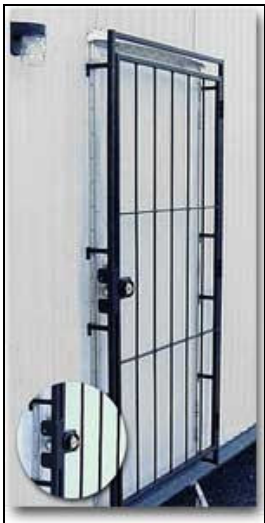

## Full Cage Security Door

### **Available Sizes:**

**32"**

**36"**

**42"**

**48"**

**All are standard 80" tall**

**All are available in Left Hand or Right Hand**

**Each door comes with a security Deadbolt Lock and each door has a built in hasp for a customer supplied padlock or discus lock.**